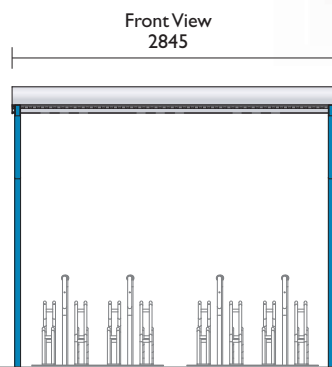

Bicycle Shelters

BSS06

CBR4SC bicycle racks displayed throughout the Shelter range, please check with your Securabike office for other suitable racks.