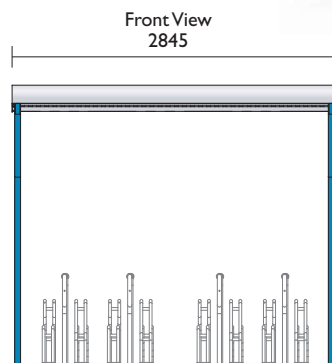

#### Material Specifications (General)

Frame 100 x 50 x 2.5mm RHS / Galvanised  
 Roof Colorbond® roofing sheet