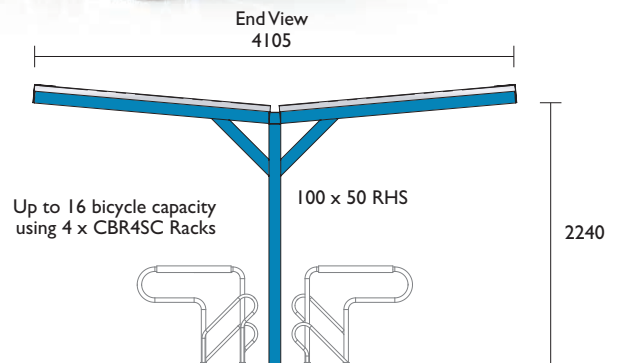

### BSS06

CBR4SC bicycle racks displayed throughout the Shelter range, please check with your Securabike office for other suitable racks.

### BSD06

CBR4SC bicycle racks displayed throughout the Shelter range, please check with your Securabike office for other suitable racks.

#### Material Specifications (General)

Frame 100 x 50 x 2.5mm RHS / Galvanised  
 Roof Colorbond® roofing sheet