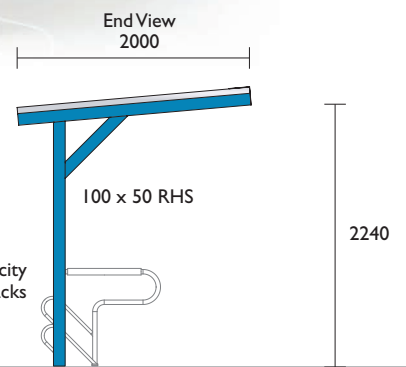

### BSS06

CBR4SC bicycle racks displayed throughout the Shelter range, please check with your Securabike office for other suitable racks.

#### Material Specifications (General)

Frame 100 x 50 x 2.5mm RHS / Galvanised  
 Roof Colorbond® roofing sheet