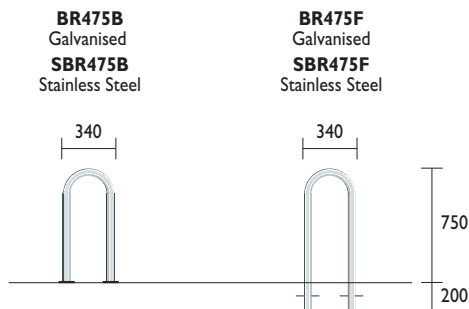

Bicycle Rails

BR85B / F

BIGGEST SELLER
in stainless steel

PLEASE NOTE:
Stainless steel products comes in finished finish as standard or it can be electropolished at an additional cost.

200 x 100 x 6mm Baseplate
(masonry anchors included on baseplate models)

BR475B / F

200 x 100 x 6mm Baseplate
(masonry anchors included on baseplate models)

Material Specifications (General)

Mild steel 40NB (50.0) x 1.5mm Light duty pipe / Hot dipped galvanised
Stainless steel 40NB (50.0) x 1.5mm Grade 304 stainless steel pipe / Linished finish