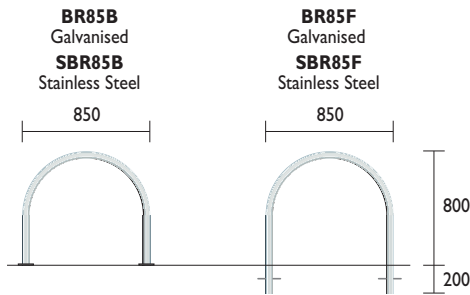

Bicycle Rails

BR85B / F

BIGGEST SELLER
in stainless steel

PLEASE NOTE:
Stainless steel products comes in finished finish as standard or it can be electropolished at an additional cost.

200 x 100 x 6mm Baseplate
(masonry anchors included on baseplate models)

BR475B / F

200 x 100 x 6mm Baseplate
(masonry anchors included on baseplate models)

Material Specifications (General)

Mild steel 40NB (50.0) x 1.5mm Light duty pipe / Hot dipped galvanised
Stainless steel 40NB (50.0) x 1.5mm Grade 304 stainless steel pipe / Linished finish