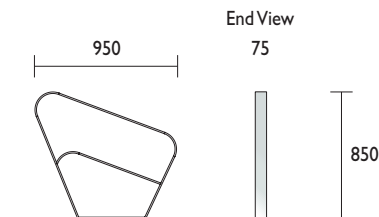

Bicycle Rails

Product Range

1300 780 450

BR00B

BR00B
Galvanised
SBR00B
Stainless Steel

40NB Pipe

200 x 200 x 6mm Baseplate

PLEASE NOTE:
Stainless steel products comes in finished finish as standard or it can be electropolished at an additional cost.

Ribbon RBR98

RBR98
Galvanised
SRBR98
Stainless Steel

Award Winning Design

Material Specifications (General)

BR00B	Galvanised	40NB (50.0) x 3.2mm Heavy duty galvanised pipe
BR00B	Stainless steel	40NB (50.0) x 3.2mm Grade 304 Heavy duty stainless steel pipe / Linished finish
RBR98	Mild steel	75 x 10mm Mild steel flat bar / Hot dipped galvanised
RBR98	Stainless steel	75 x 10mm Stainless flat bar / Linished