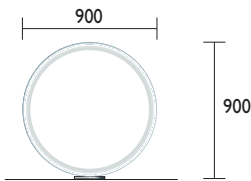

Bicycle Rails

Product Range

1300 780 450

BR00B

BR00B
Galvanised
SBR00B
Stainless Steel

40NB Pipe

200 x 200 x 6mm Baseplate

PLEASE NOTE:
Stainless steel products comes in finished finish as standard or it can be electropolished at an additional cost.

Ribbon RBR98

RBR98
Galvanised
SRBR98
Stainless Steel

Award Winning Design

Material Specifications (General)

BR00B	Galvanised	40NB (50.0) x 3.2mm Heavy duty galvanised pipe
BR00B	Stainless steel	40NB (50.0) x 3.2mm Grade 304 Heavy duty stainless steel pipe / Linished finish
RBR98	Mild steel	75 x 10mm Mild steel flat bar / Hot dipped galvanised
RBR98	Stainless steel	75 x 10mm Stainless flat bar / Linished